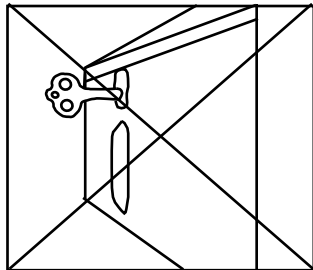

Customer Service 800.886.8688

Fax 312.733.8356

Item #1514 Humidor Display Case

Due to the angled design of the display case the key needs to be inserted into the lock at an angle as illustrated below.

DO NOT insert key straight